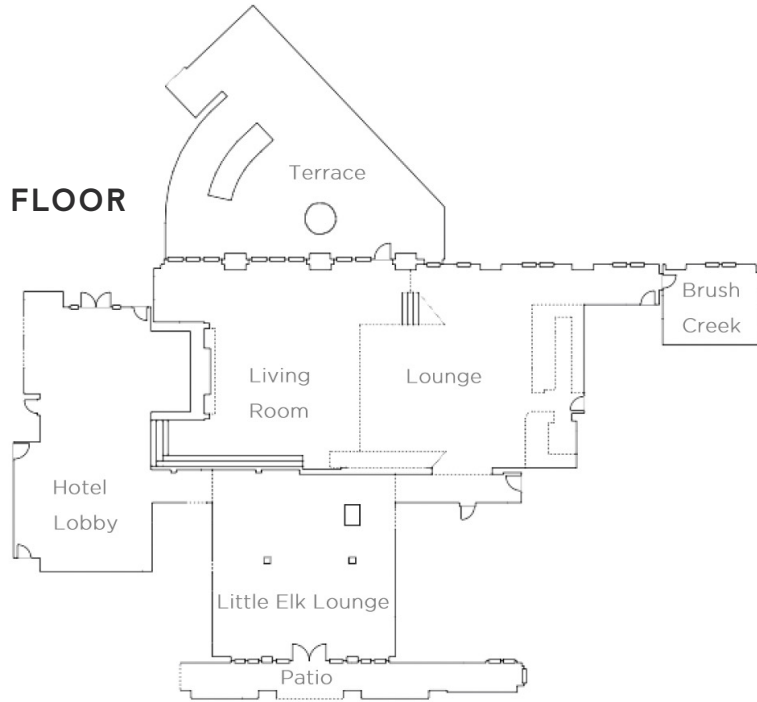

Function Spaces

Throughout the Limelight Hotel in Snowmass, guests can meet and mingle in a variety of gathering spots.

Whether it is a post-conference cocktail party, a private board meeting or even an all-out company celebration, our function spaces offer a clean sheet for your imagination.

FIRST FLOOR

LOWER VILLAGE LEVEL

Function Room	Floor	Dimensions	Sq Ft	Seated	Reception	Board Room
Owl Creek Room	LV	59 x 28	1,652	88	160	42
Brush Creek Room	1 st	19 x 14	266	12	N/A	12
The Patio	1 st	52 x 51 x 47	1077	40	97	N/A
The Lounge	1 st	33 x 23	759	40	80	N/A
The Living Room	1 st	47 x 38	1786	76	100	N/A
Little Elk Lounge	1 st	39 x 30	1170	26	30	N/A