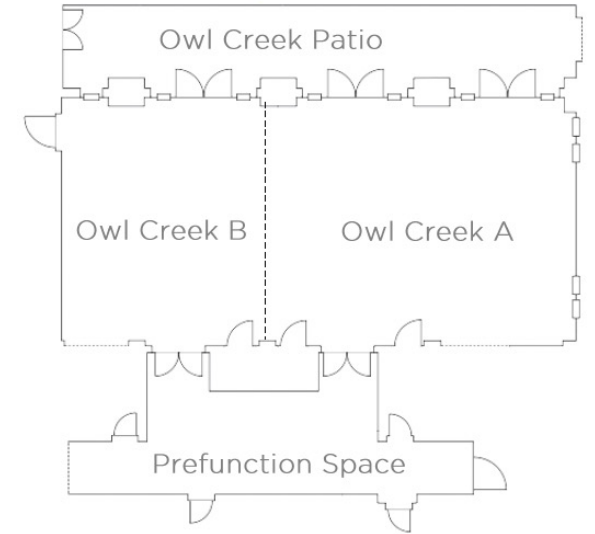

Function Spaces

Throughout the Limelight Hotel in Snowmass, guests can meet and mingle in a variety of gathering spots.

Whether it is a post-conference cocktail party, a private board meeting or even an all-out company celebration, our function spaces offer a clean sheet for your imagination.

FIRST FLOOR

LOWER VILLAGE LEVEL

Function Room	Floor	Dimensions	Sq Ft	Seated	Reception	Board Room
Owl Creek Room	LV	59 x 28	1,652	88	160	42
Brush Creek Room	1 st	19 x 14	266	12	N/A	12
The Patio	1 st	52 x 51 x 47	1077	40	97	N/A
The Lounge	1 st	33 x 23	759	40	80	N/A
The Living Room	1 st	47 x 38	1786	76	100	N/A
Little Elk Lounge	1 st	39 x 30	1170	26	30	N/A